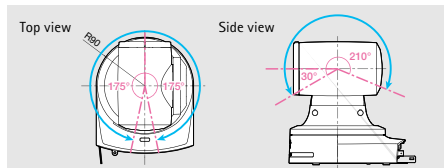

As of March, 2019

For indoor use

1/2.86-type 3MOS	20x optical zoom	Digital Zoom
DRS/Hybrid DNR	OIS	PoE+
IP control	IP control	IP control
HD image IP transmission	Up to 100 presets	Audio Input

Integrated pan-tilt full-HD cameras supporting IP transmission output of full-HD images

- Equipped with 1/2.86-type full-HD 3MOS sensors and DSP (Digital Signal Processor). Achieves high sensitivity, a high S/N ratio and high resolution through the use of advanced video processing.
- Supports HD/SD multi-format including 1080/29.97p^{*5}, 25p^{*5}, and 23.98p^{*6}.
- Optical Image Stabilization System (OIS) and 1.4x Digital Extender Zoom.
- Independent Color Correction Function with 12-axis Color + 3-axis Skin Tone and Color Temperature Adjustment Mode.
- Shoot clearer video with Hybrid Digital Noise Reduction (Hybrid DNR).
- Equipped with Night Mode for infrared shooting.
- The Freeze During Preset function enables to freeze the video during preset playback.
- In addition to HD-SDI and HDMI output, IP transmission of full-HD video output and multi-streaming output are supported.
- Transmit IP video without a separate encoder reduces cost and simplifies installation.
- Supports remote camera control using an IP control browser. It can be operated from not only a PC but also a MAC or mobile terminals.
- With PoE+^{*3}, power can be supplied via LAN cable so installation costs can be reduced.
- The AW-HN130W/K is a NDI I HX compatible model. It enables high-quality video to be encoded and transmitted in real-time and input signals to be directly sent to a switcher without the need for an IP decoder.
- The AW-HE130W/K can be upgraded to NDI I HX by purchasing a license^{*4}.

For indoor use

Scheduled for release in June 2019

Preliminary